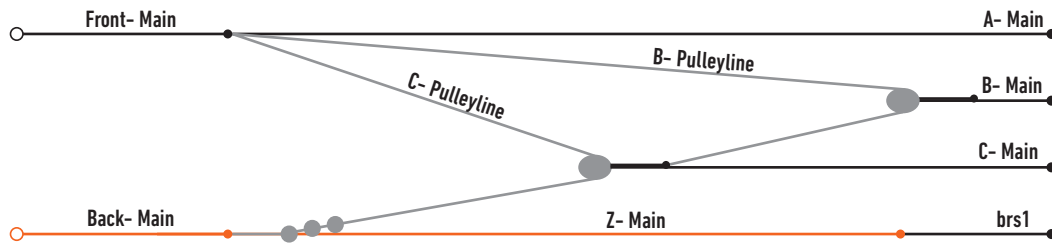

FLYSURFER Short Mixer

REFERENCE	3D LENGHT (MM)	CUTTING LENGTH (MM)	COLOR	MATERIAL
Front- Main	200	454	Black	DC500
A- Main	783	998	Black	DC300
B- Main	220	452	Black	DC300
C- Main	415	Black	DC300	DC500
Z- Main	725	925	Orange/Blue	PPSL200
Back- Main	200	440	Orange/Petrol	DC200
B- Pulleyline	1011	1211	-205 Silver	DFL 200
C- Pulleyline	870	1270	-205 Silver	DFL 200

Hardware 4x Sprenger pulley
4x Stealring 5x10mm
4x Stealring 7x12mm