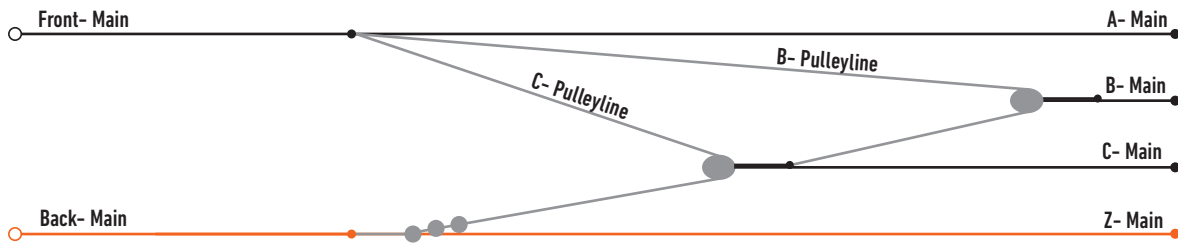

FLYSURFER Standard Mixer V7

REFERENCE	3D LENGHT (MM)	CUTTING LENGTH (MM)	COLOR	MATERIAL
Front- Main	300	550	Black	DC500
A- Main	1200	1400	Black	DC300
B- Main	about 290	about 490	Black	DC300
C- Main	about 700	about 900	DC300	DC500
Z- Main	1125	1325	Orange/Blue	PPSL200
Back- Main	300	550	Orange/Petrol	DC200
B- Pulleyline	1200	1400	-205 Silver	DFL 200
C- Pulleyline	1000	1480	-205 Silver	DFL 200

Hardware   4x Sprenger pulley
                  4x Stealring 5x10mm
                  4x Stealring 7x12mm