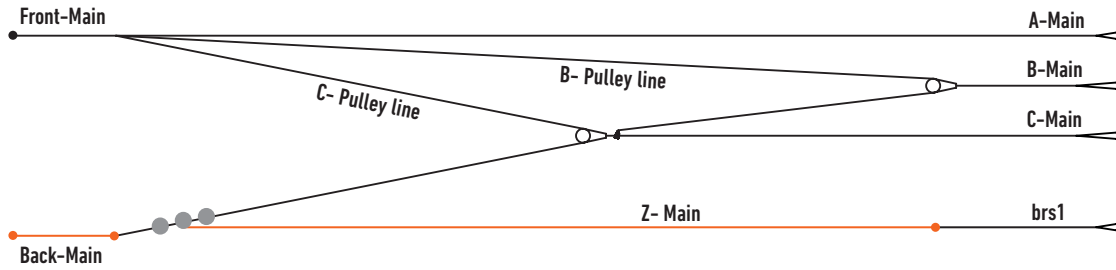

FLYSURFER XV1 Mixer

REFERENCE	3D LENGHT (MM)	CUTTING LENGTH (MM)	COLOR	MATERIAL
Front Main (knot)	200mm	450mm	Maui 509 1,7mm	Black
A-Main	1000mm	1250mm	DC300	Deep Black
B-Main (splice trimer)	160mm	475mm	DC300	Deep Black
C-Main (splice trimer)	515mm	805mm	DC300	Deep Black
Z-Main	960mm	1160mm	PPSL200	Orange/Blue
Back Main (only loop)	200mm	450mm	Maui 509 1,7mm	Orange/Blue
B-Pulleyline	1200mm	1400mm	DFL200	Silver
C-Pulleyline	1077mm (without knots)	1377mm	DFL200	Silver

Hardware 4x Sprenger Pulley / kite