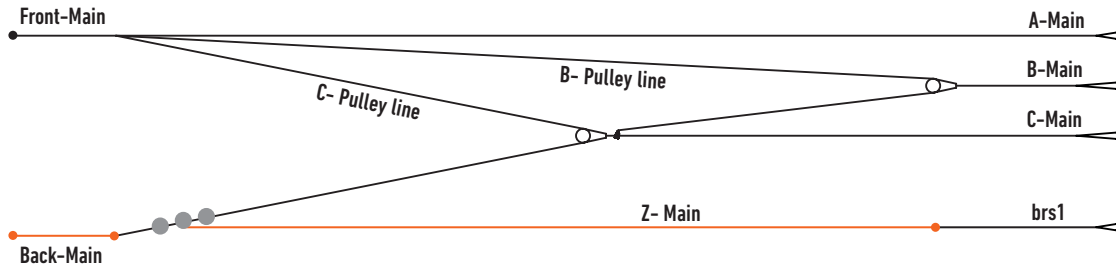

FLYSURFER XV1 Mixer Rev2

REFERENCE	3D LENGHT (MM)	CUTTING LENGTH (MM)	COLOR	MATERIAL
Front Main (knot)	200mm	450mm	Maui 509 1,7mm	Black
A-Main	1000mm	1250mm	DC300	Deep Black
B-Main (splice trimer)	160mm	475mm	DC300	Deep Black
C-Main (splice trimer)	515mm	805mm	DC300	Deep Black
Z-Main	960mm	1160mm	PPSL200	Orange/Blue
Back Main (only loop)	200mm	450mm	Maui 509 1,7mm	Orange/Blue
B-Pulleyline	1200mm	1400mm	DFL200	Silver
C-Pulleyline	1077mm (without knots)	1377mm	DFL200	Silver

Hardware 4x Sprenger Pulley / kite