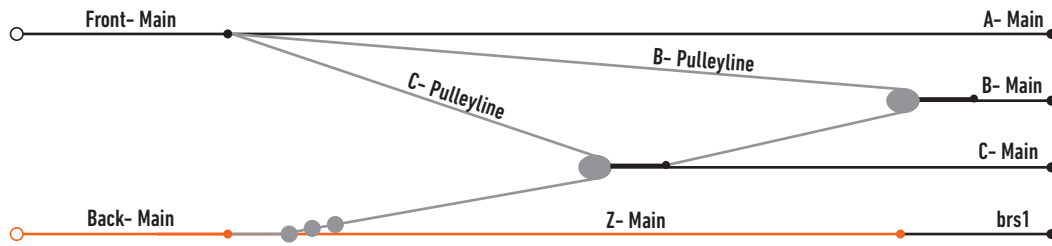

FLYSURFER Short Mixer

REFERENCE	3D LENGHT (MM)	CUTTING LENGTH (MM)	COLOR	MATERIAL
Front- Main	200	454	Black	DC500
A- Main	783	998	Black	DC300
B- Main	220	452	Black	DC300
C- Main	415	Black	DC300	DC500
Z- Main	725	925	Orange/Blue	PPSL200
Back- Main	200	440	Orange/Petrol	DC200
B- Pulleyline	1011	1211	-205 Silver	DFL 200
C- Pulleyline	870	1270	-205 Silver	DFL 200

Hardware 4x Sprenger pulley
4x Stealring 5x10mm
4x Stealring 7x12mm