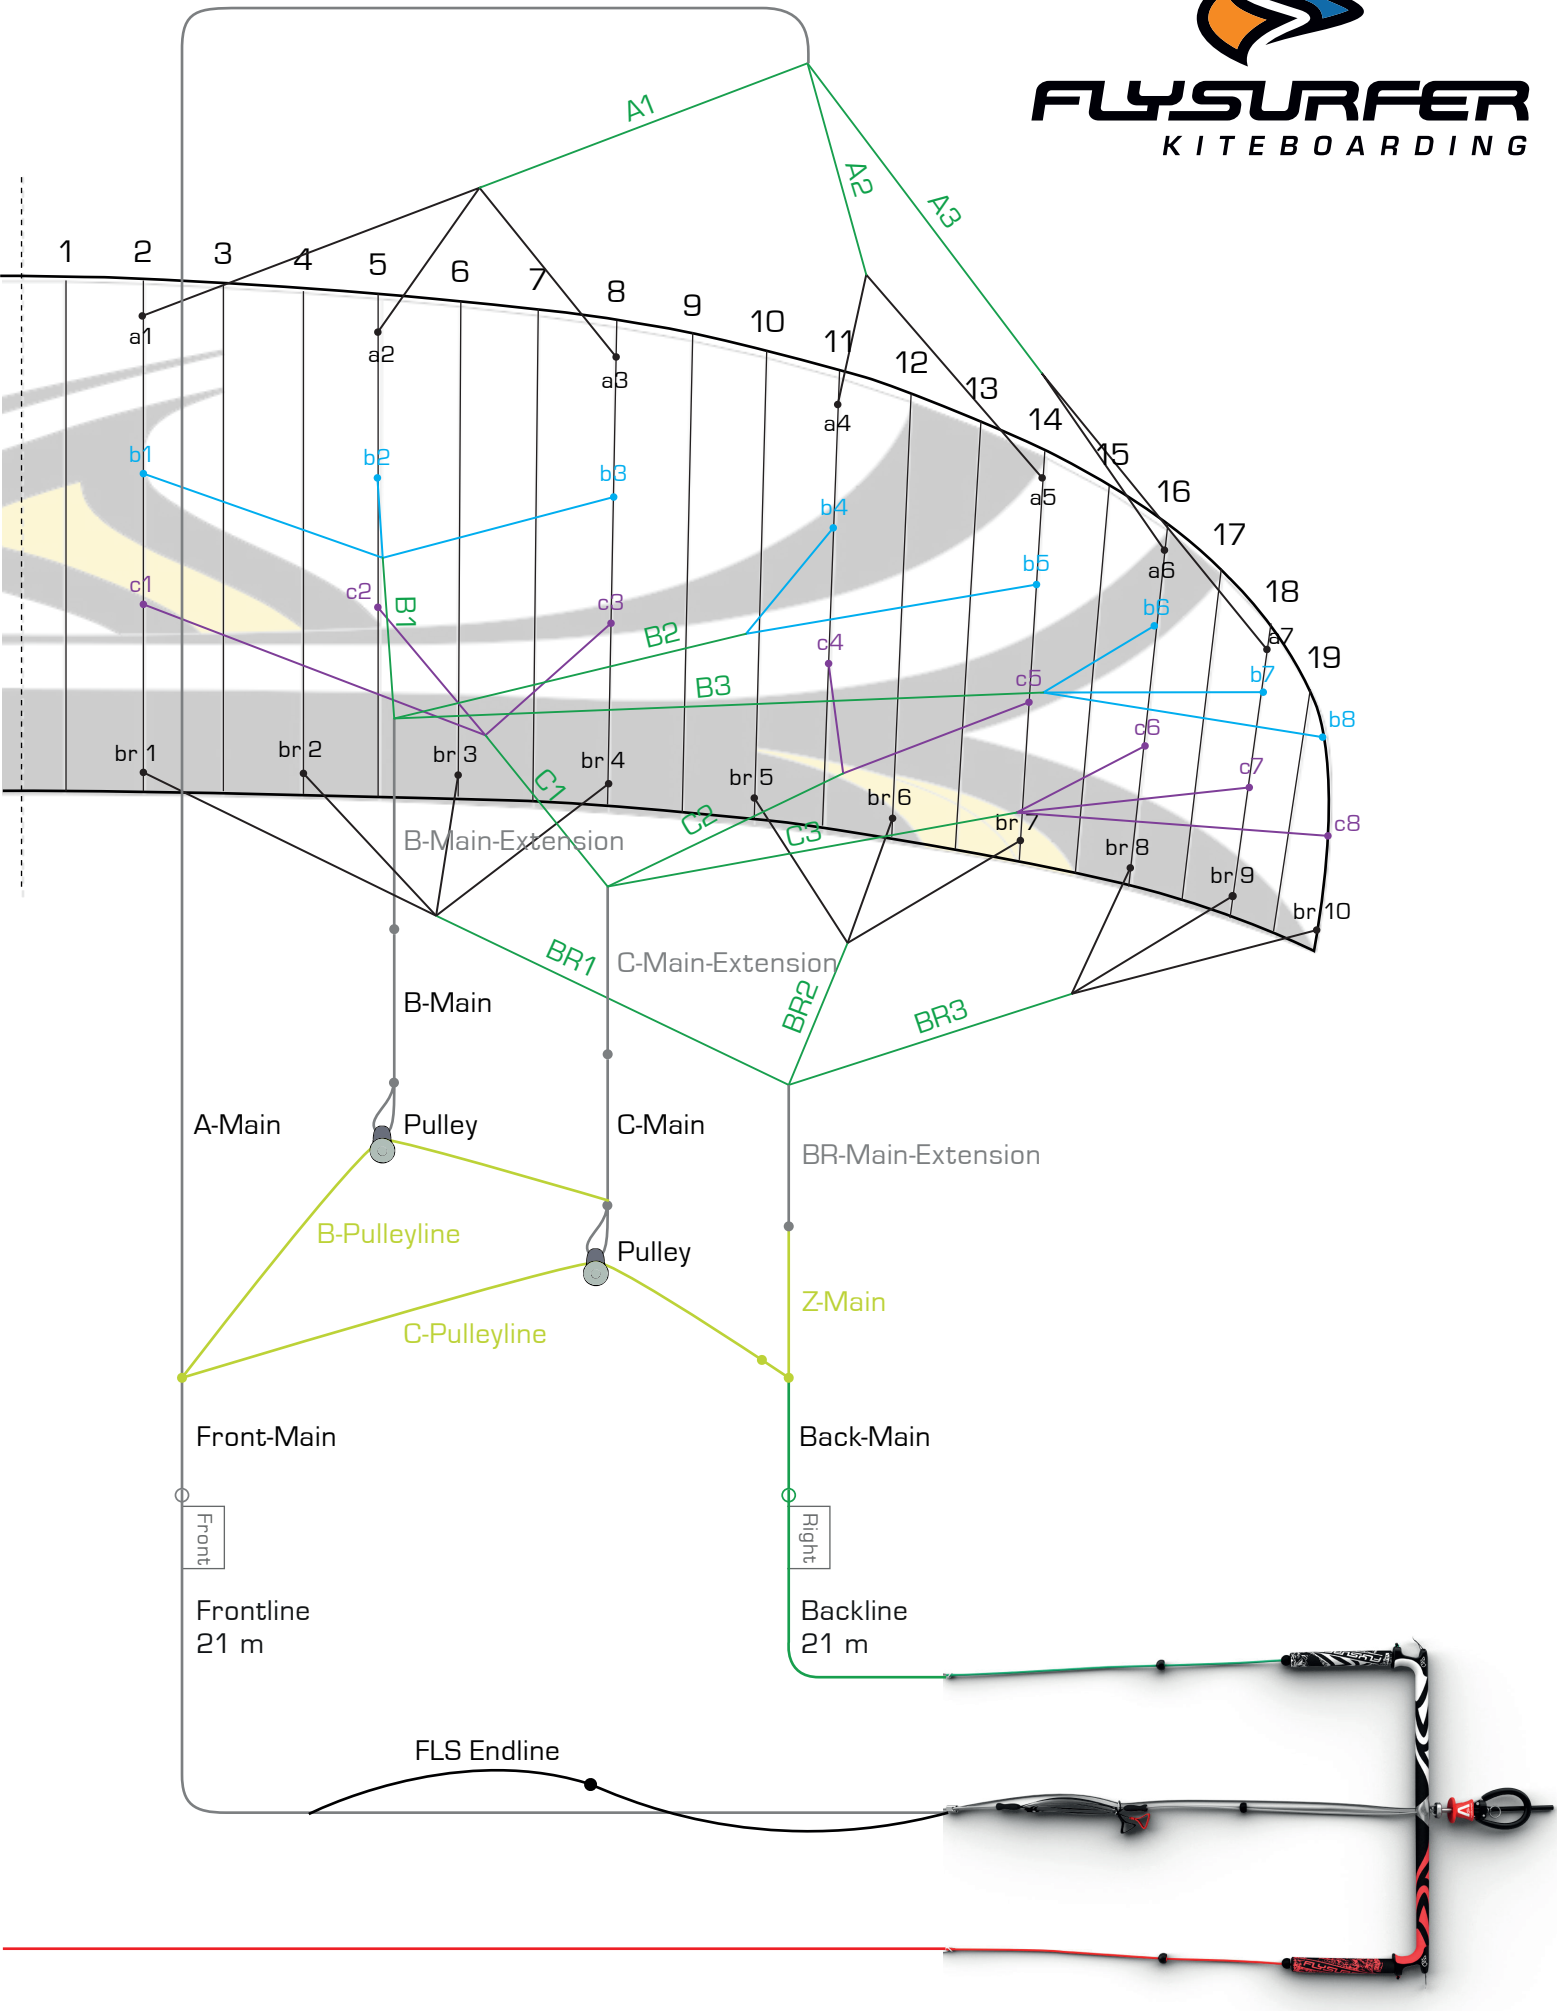

FLYSURFER
KITEBOARDING