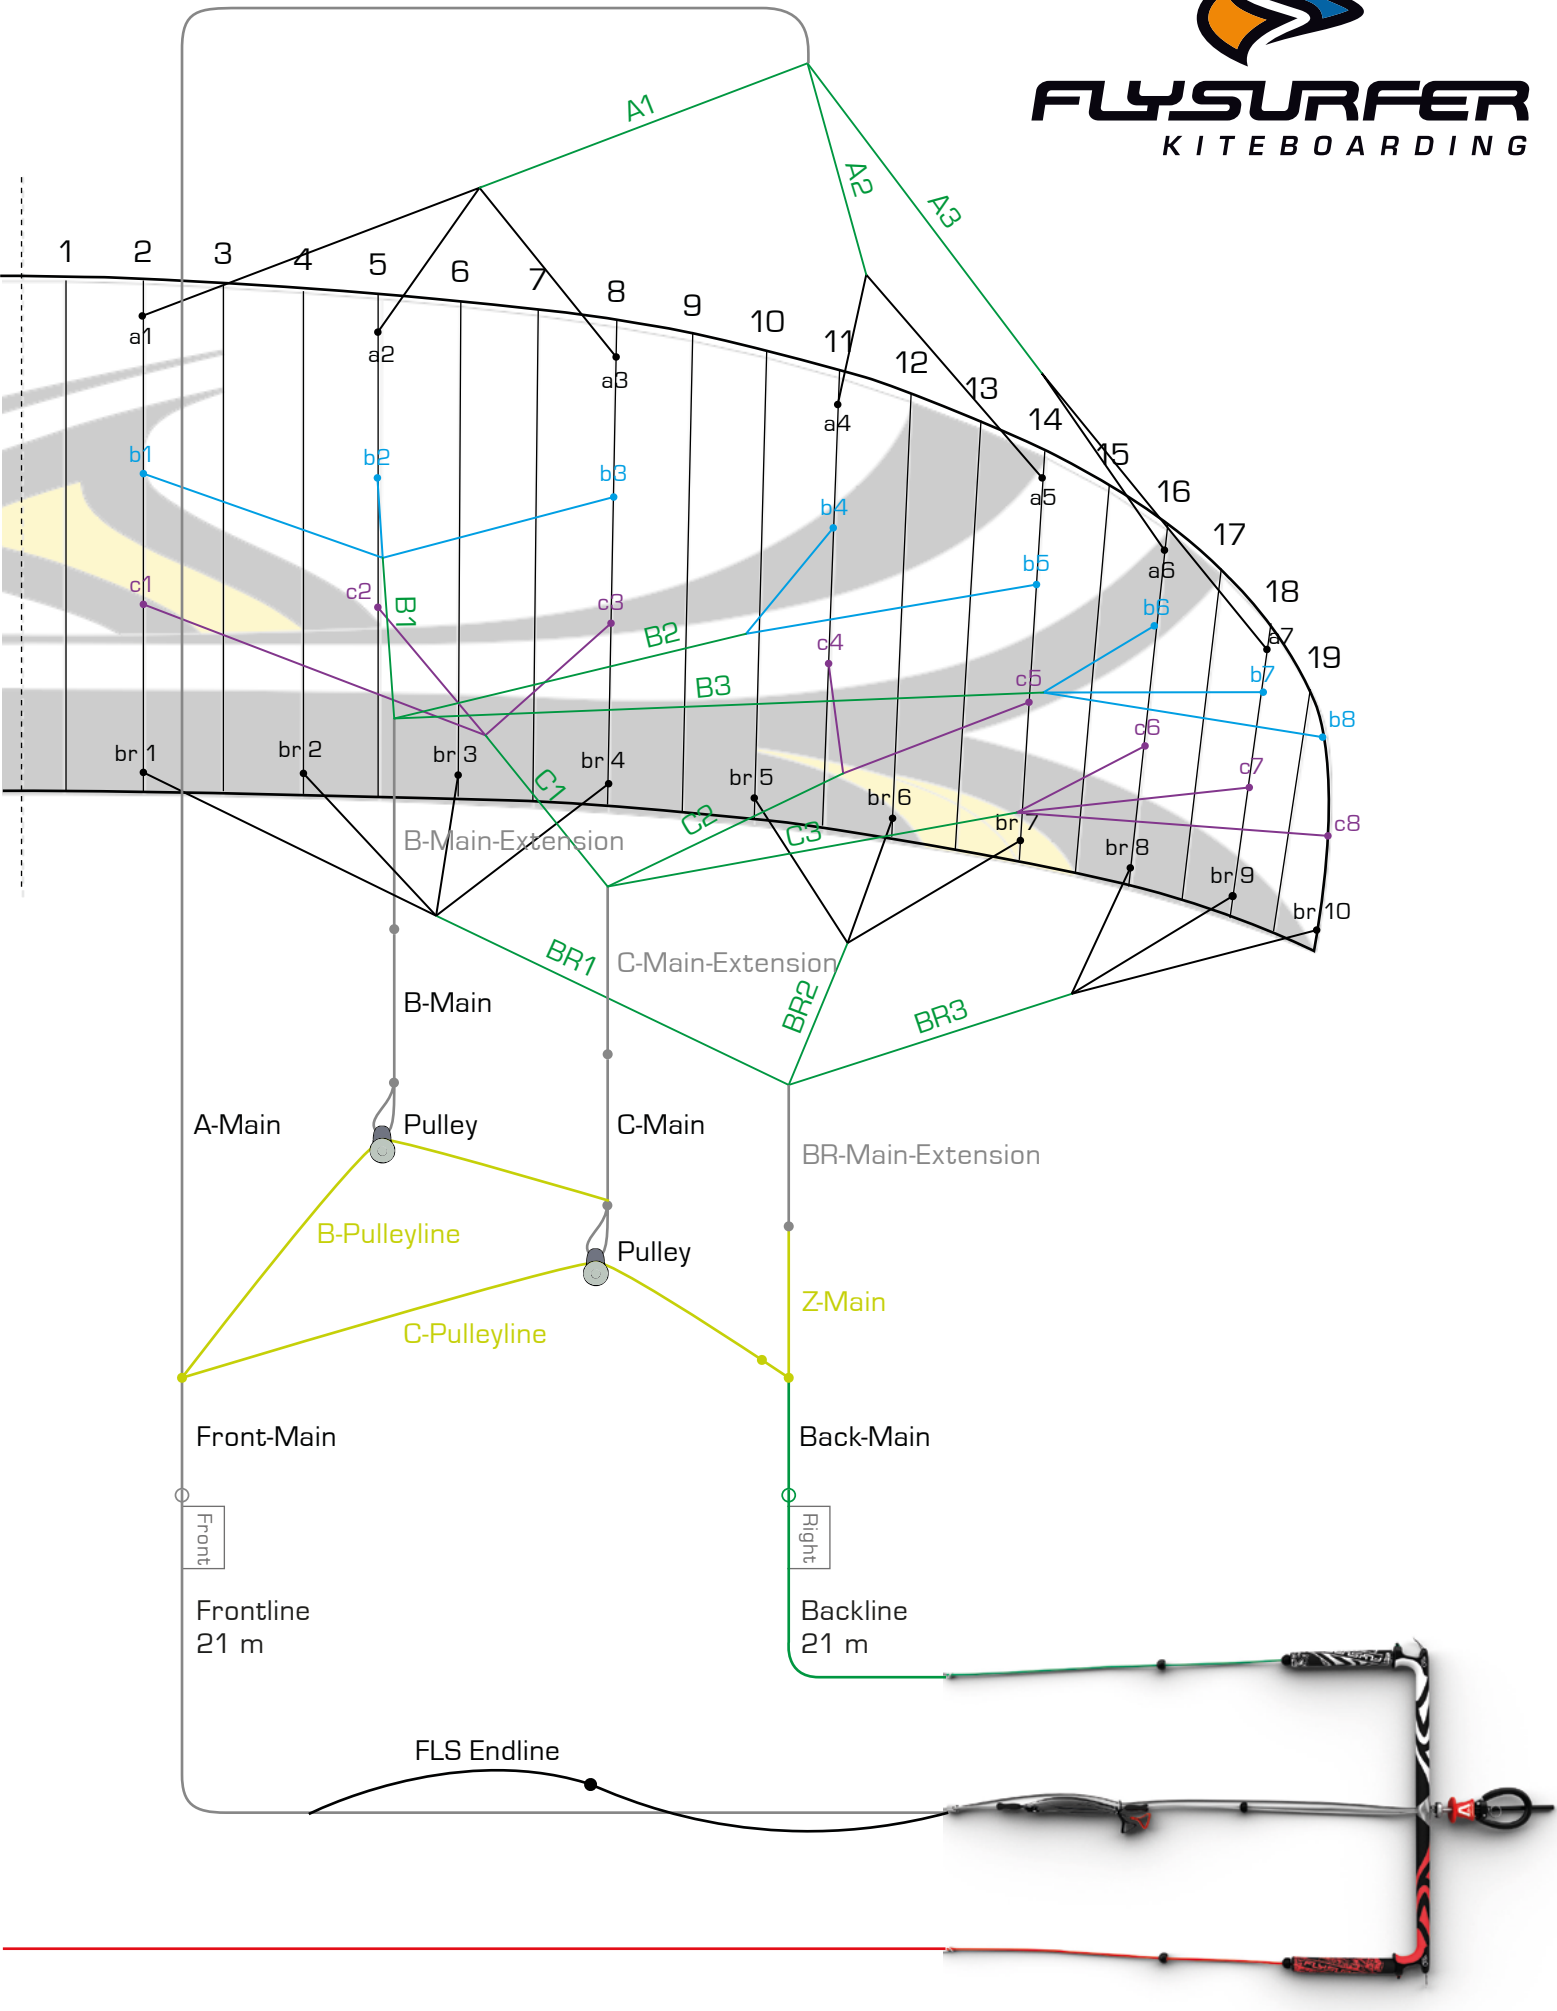

FLYSURFER
KITEBOARDING