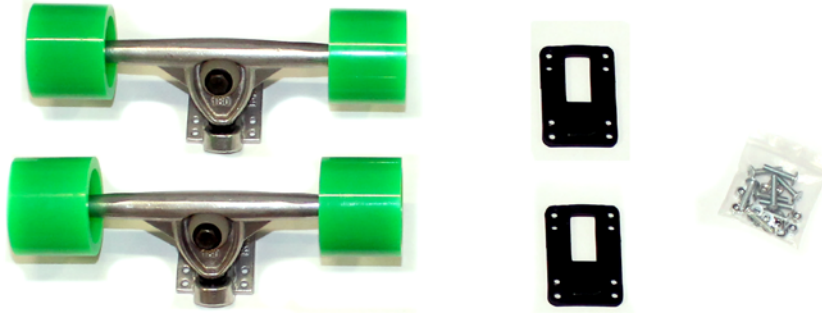

**FLYSURFER**  
KITEBOARDING

**FLYRADICAL  
LONGBOARD**

grip-varnish  
on surface

#### Items delivered:

- 1x FlyRadical Longboard Deck
- 4x Cadillac Cruiser Wheels 80 mm 80a montiert mit 8 ASK Highspeed-Bearings/8mm/ABEC-3
- 4x Spacer black [pre-fixed]
- 2x Randal RII-180mm silver 50° Trucks
- 2x Khiri Flat Pad Shockpads 5 mm
- 1x Assembly Set (8x screws/nuts/washers)

#### Required Tools:

- 3 mm hex tip screwdriver
- 8 mm jaw spanner

**1. Insert the screws into drilled whole**

**2. Attach the shockpads**

**3. Attach the axles**

**4. Punt on washers and tighten nuts**