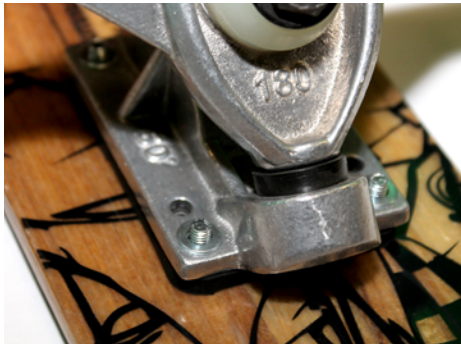

#### Required Tools:

- 3 mm hex tip screwdriver
- 8 mm jaw spanner

**1. Insert the screws into drilled whole**

**2. Attach the shockpads**

**3. Attach the axles**

**4. Punt on washers and tighten nuts**