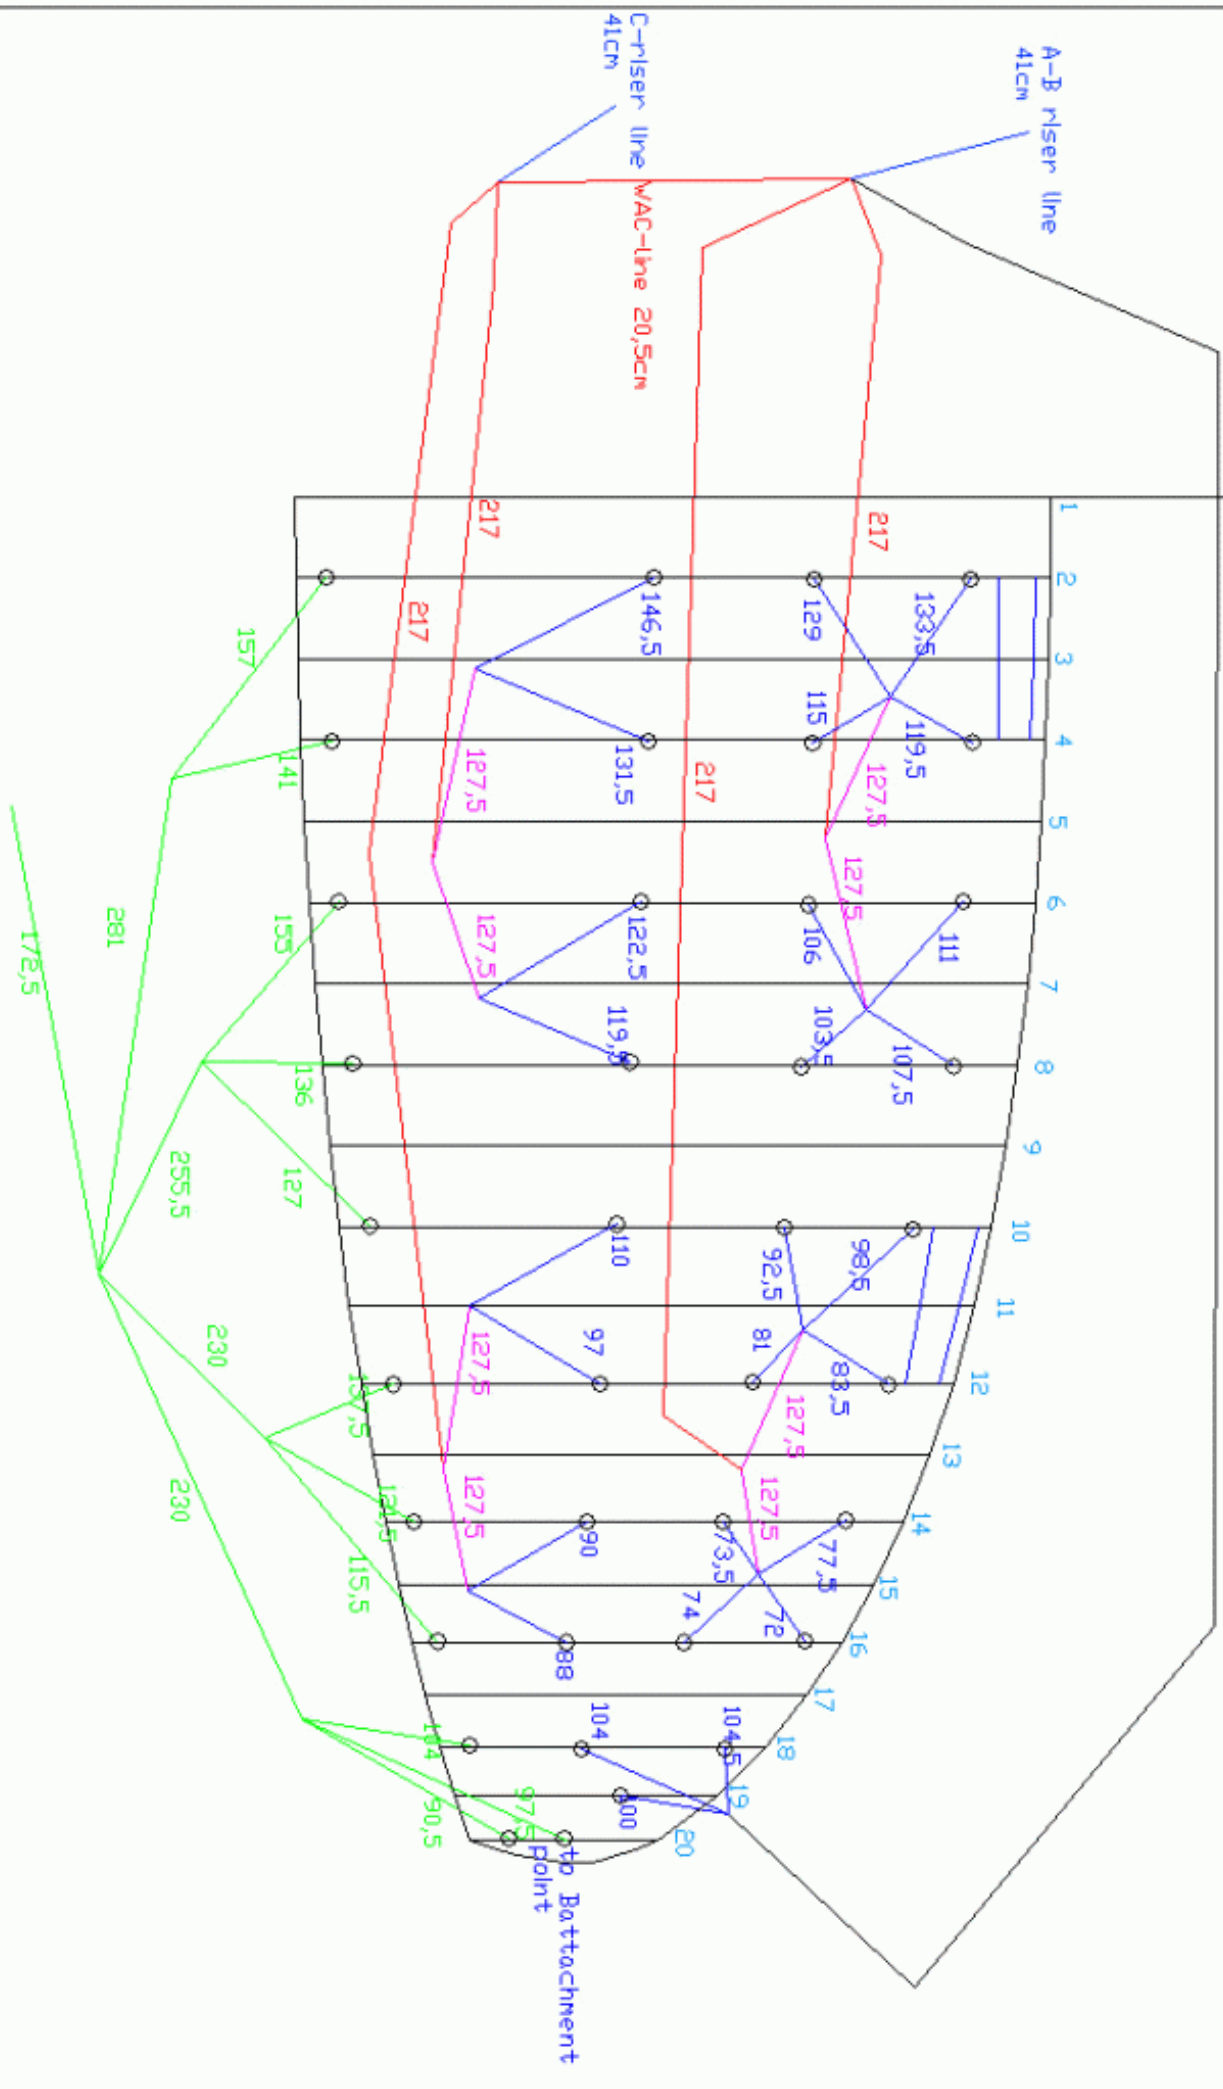

PSYCHD 15,5 series lico

306,5

to Battachment