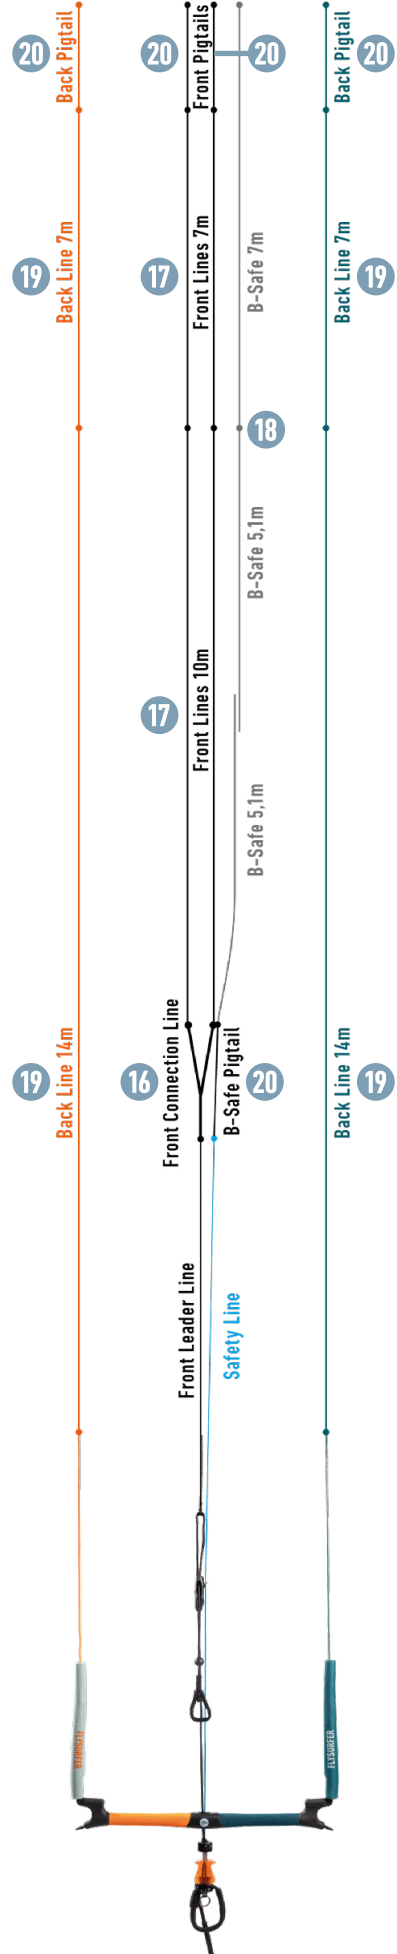

CONNECT² Control Bar with Front Line Safety

CONNECT² Control Bar with B-Safe System

NR.	ARTICLE NO.	NAME	DESCRIPTION
1	FASB1FBBL	Swivel Ball FORCE / INFINITY XX / CONNECT ²	Plastic ball PA6 GF30, black
2	FAOR241625	Oval ring	Oval steel ring 24x16 mm, wire size Ø 2.5mm
3	FAQR5OR00	Simple Quick Release	ISO compliant ejection mechanism with orange protection cap, incl. chicken stick/chicken loop
4	FABS1CCB2	CONNECT2 bar stick	EVA covered bar stick, orange/petrol, single piece
5	FADR1CCBBL	Depower Line / Adjuster Line CONNECT ²	D-Pro 4mm deep black (length about 2,82 m)
6.1	FASL1CC2BU	Safety Line CONNECT ²	PPSL275 blue incl. O-Ring 12/7 mm (steel ring)
6.2	SAAM0712	O-Ring 12/7 mm	Steel ring with 12 mm diameter (outside), 7 mm (inside), polished
7	FAAJ200PE	Clam-Cleat Single-Connection	CL826 with single bridge, for all RACE Control Bars and CONNECT Control Bars
8	SAAM0712	O-Ring 12/7 mm	Steel ring with 12 mm diameter (outside), 7 mm (inside), polished
9	FASBBL209	Stopper Ball 20/9 mm	
10	FAAH1BL00	Adjuster Handle	handle with velcro and FLYSURFER branding, black
11	FALR20166	Low Friction Ring 16/6 mm	plastic eyelet with 16 mm diameter (outside), 6 mm (inside), polished
12	FAFLCCB2BL	Front Leader Line CONNECT ²	DC500 deep black
13	FAWL1CCB2	Winder Line CONNECT ²	D-Pro 3mm deep black
14	FAFL3DP00	Floater-Set SLIM	1 pair, dove/petrol, for INFINITY XX and CONNECT ¹⁺² Control Bar
15	FASLLSCCB2	Steering Leader Line Set CONNECT ²	D-Pro 3mm petrol/orange
16	FAFCLCC2BL	Front connection line CONNECT ²	D-Pro 3mm deep black, Y-line including ring
17.1	FAFLS10CC2	Front Line Set CONNECT ² 10 m	DC300 deep black
17.2	FAFLS07CC2	Front Line Set CONNECT ² 7 m	DC300 deep black
18	FABLSLCC2	B-Safe Line Set CONNECT ²	Consisting of 2 x B-Safe 5,1 m, 1 x B-Safe 7 m, 1 x B-Safe Pigtail
19.1	FABLS14CC2	Back Line Set CONNECT ² 14 m	Flying line DC200 petrol & orange
19.2	FABLS07CC2	Back Line Set CONNECT ² 7 m	Flying line DC200 petrol & orange
20	FAPS1CC25	Pig Tail Set CONNECT ²	2x DC200 petrol / orange, 3x DC500 black; length of each line 0,25 m
	FASL1SL00	Short Safety Leash	Safety leash with release mechanism and orange protective cap
	FALBB200M	Light Control Bar Bag [M]	lightweight bag with ventilation window and draws-tring