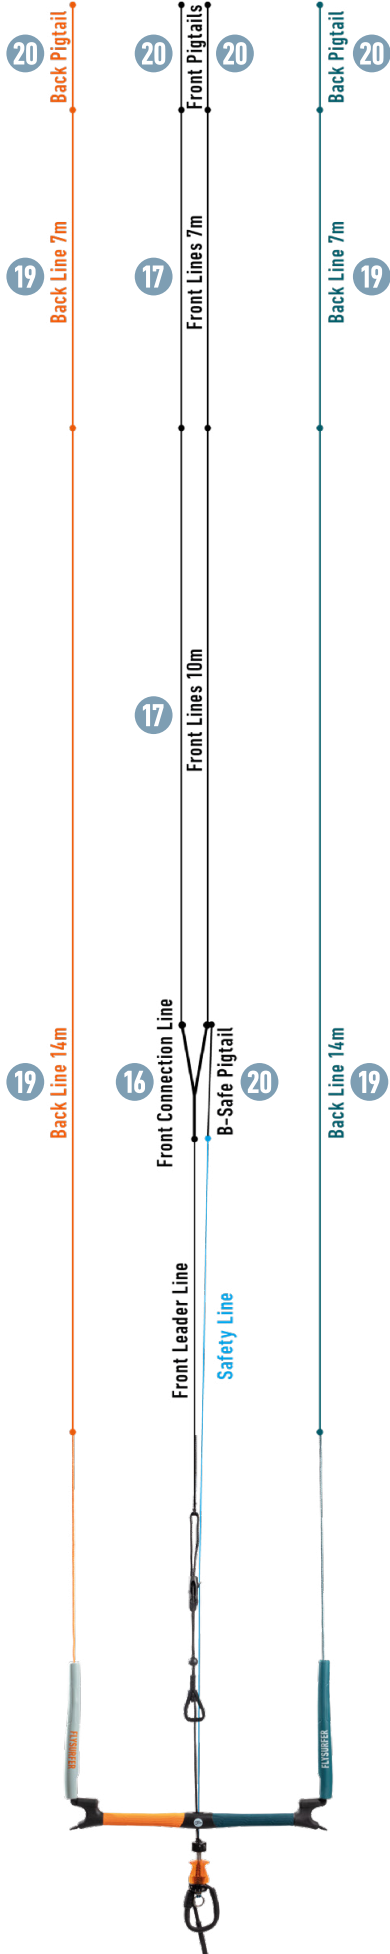

CONNECT² Control Bar with Front Line Safety

CONNECT² Control Bar with B-Safe System

NR.	ARTICLE NO.	NAME	DESCRIPTION
1	FASB1FBBL	Swivel Ball FORCE / INFINITY XX / CONNECT ²	Plastic ball PA6 GF30, black
2	FAOR241625	Oval ring	Oval steel ring 24x16 mm, wire size Ø 2.5mm
3	FAQR5OR00	Simple Quick Release	ISO compliant ejection mechanism with orange protection cap, incl. chicken stick/chicken loop
4	FABS1CCB2	CONNECT2 bar stick	EVA covered bar stick, orange/petrol, single piece
5	FADR1CCBBL	Depower Line / Adjuster Line CONNECT ²	D-Pro 4mm deep black (length about 2,82 m)
6.1	FASL1CC2BU	Safety Line CONNECT ²	PPSL275 blue incl. O-Ring 12/7 mm (steel ring)
6.2	SAAM0712	O-Ring 12/7 mm	Steel ring with 12 mm diameter (outside), 7 mm (inside), polished
7	FAAJ200PE	Clam-Cleat Single-Connection	CL826 with single bridge, for all RACE Control Bars and CONNECT Control Bars
8	SAAM0712	O-Ring 12/7 mm	Steel ring with 12 mm diameter (outside), 7 mm (inside), polished
9	FASBBL209	Stopper Ball 20/9 mm	
10	FAAH1BL00	Adjuster Handle	handle with velcro and FLYSURFER branding, black
11	FALR20166	Low Friction Ring 16/6 mm	plastic eyelet with 16 mm diameter (outside), 6 mm (inside), polished
12	FAFLCCB2BL	Front Leader Line CONNECT ²	DC500 deep black
13	FAWL1CCB2	Winder Line CONNECT ²	D-Pro 3mm deep black
14	FAFL3DP00	Floater-Set SLIM	1 pair, dove/petrol, for INFINITY XX and CONNECT ¹⁺² Control Bar
15	FASLLSCCB2	Steering Leader Line Set CONNECT ²	D-Pro 3mm petrol/orange
16	FAFCLCC2BL	Front connection line CONNECT ²	D-Pro 3mm deep black, Y-line including ring
17.1	FAFLS10CC2	Front Line Set CONNECT ² 10 m	DC300 deep black
17.2	FAFLS07CC2	Front Line Set CONNECT ² 7 m	DC300 deep black
18	FABLSLCC2	B-Safe Line Set CONNECT ²	Consisting of 2 x B-Safe 5,1 m, 1 x B-Safe 7 m, 1 x B-Safe Pigtail
19.1	FABLS14CC2	Back Line Set CONNECT ² 14 m	Flying line DC200 petrol & orange
19.2	FABLS07CC2	Back Line Set CONNECT ² 7 m	Flying line DC200 petrol & orange
20	FAPS1CC25	Pig Tail Set CONNECT ²	2x DC200 petrol / orange, 3x DC500 black; length of each line 0,25 m
	FASL1SL00	Short Safety Leash	Safety leash with release mechanism and orange protective cap
	FALBB200M	Light Control Bar Bag [M]	lightweight bag with ventilation window and draws-tring