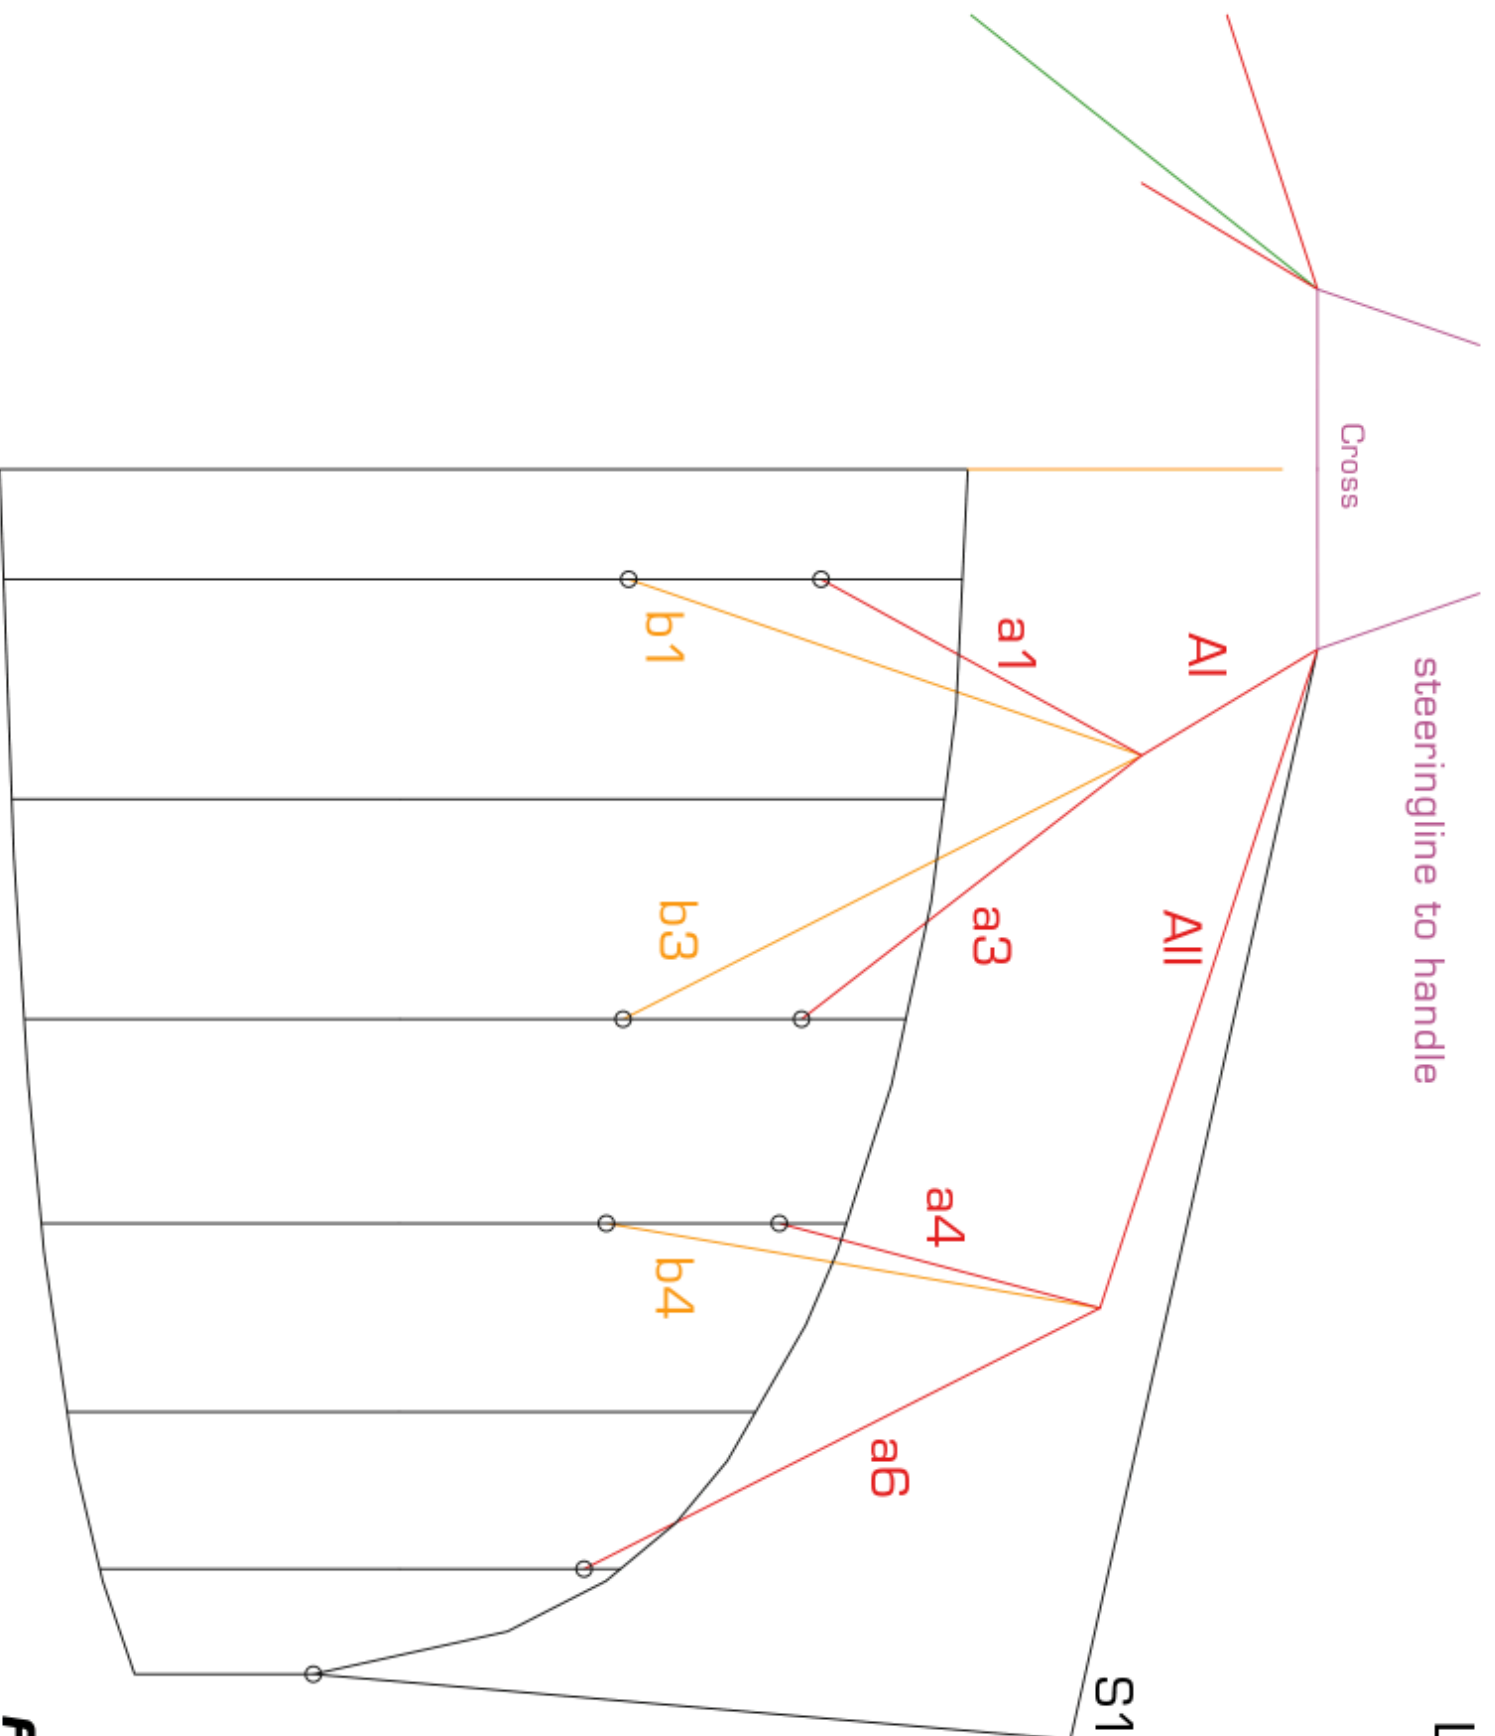

# Lineplan ROOKIE

**AYSURFER**  
ahead of its time