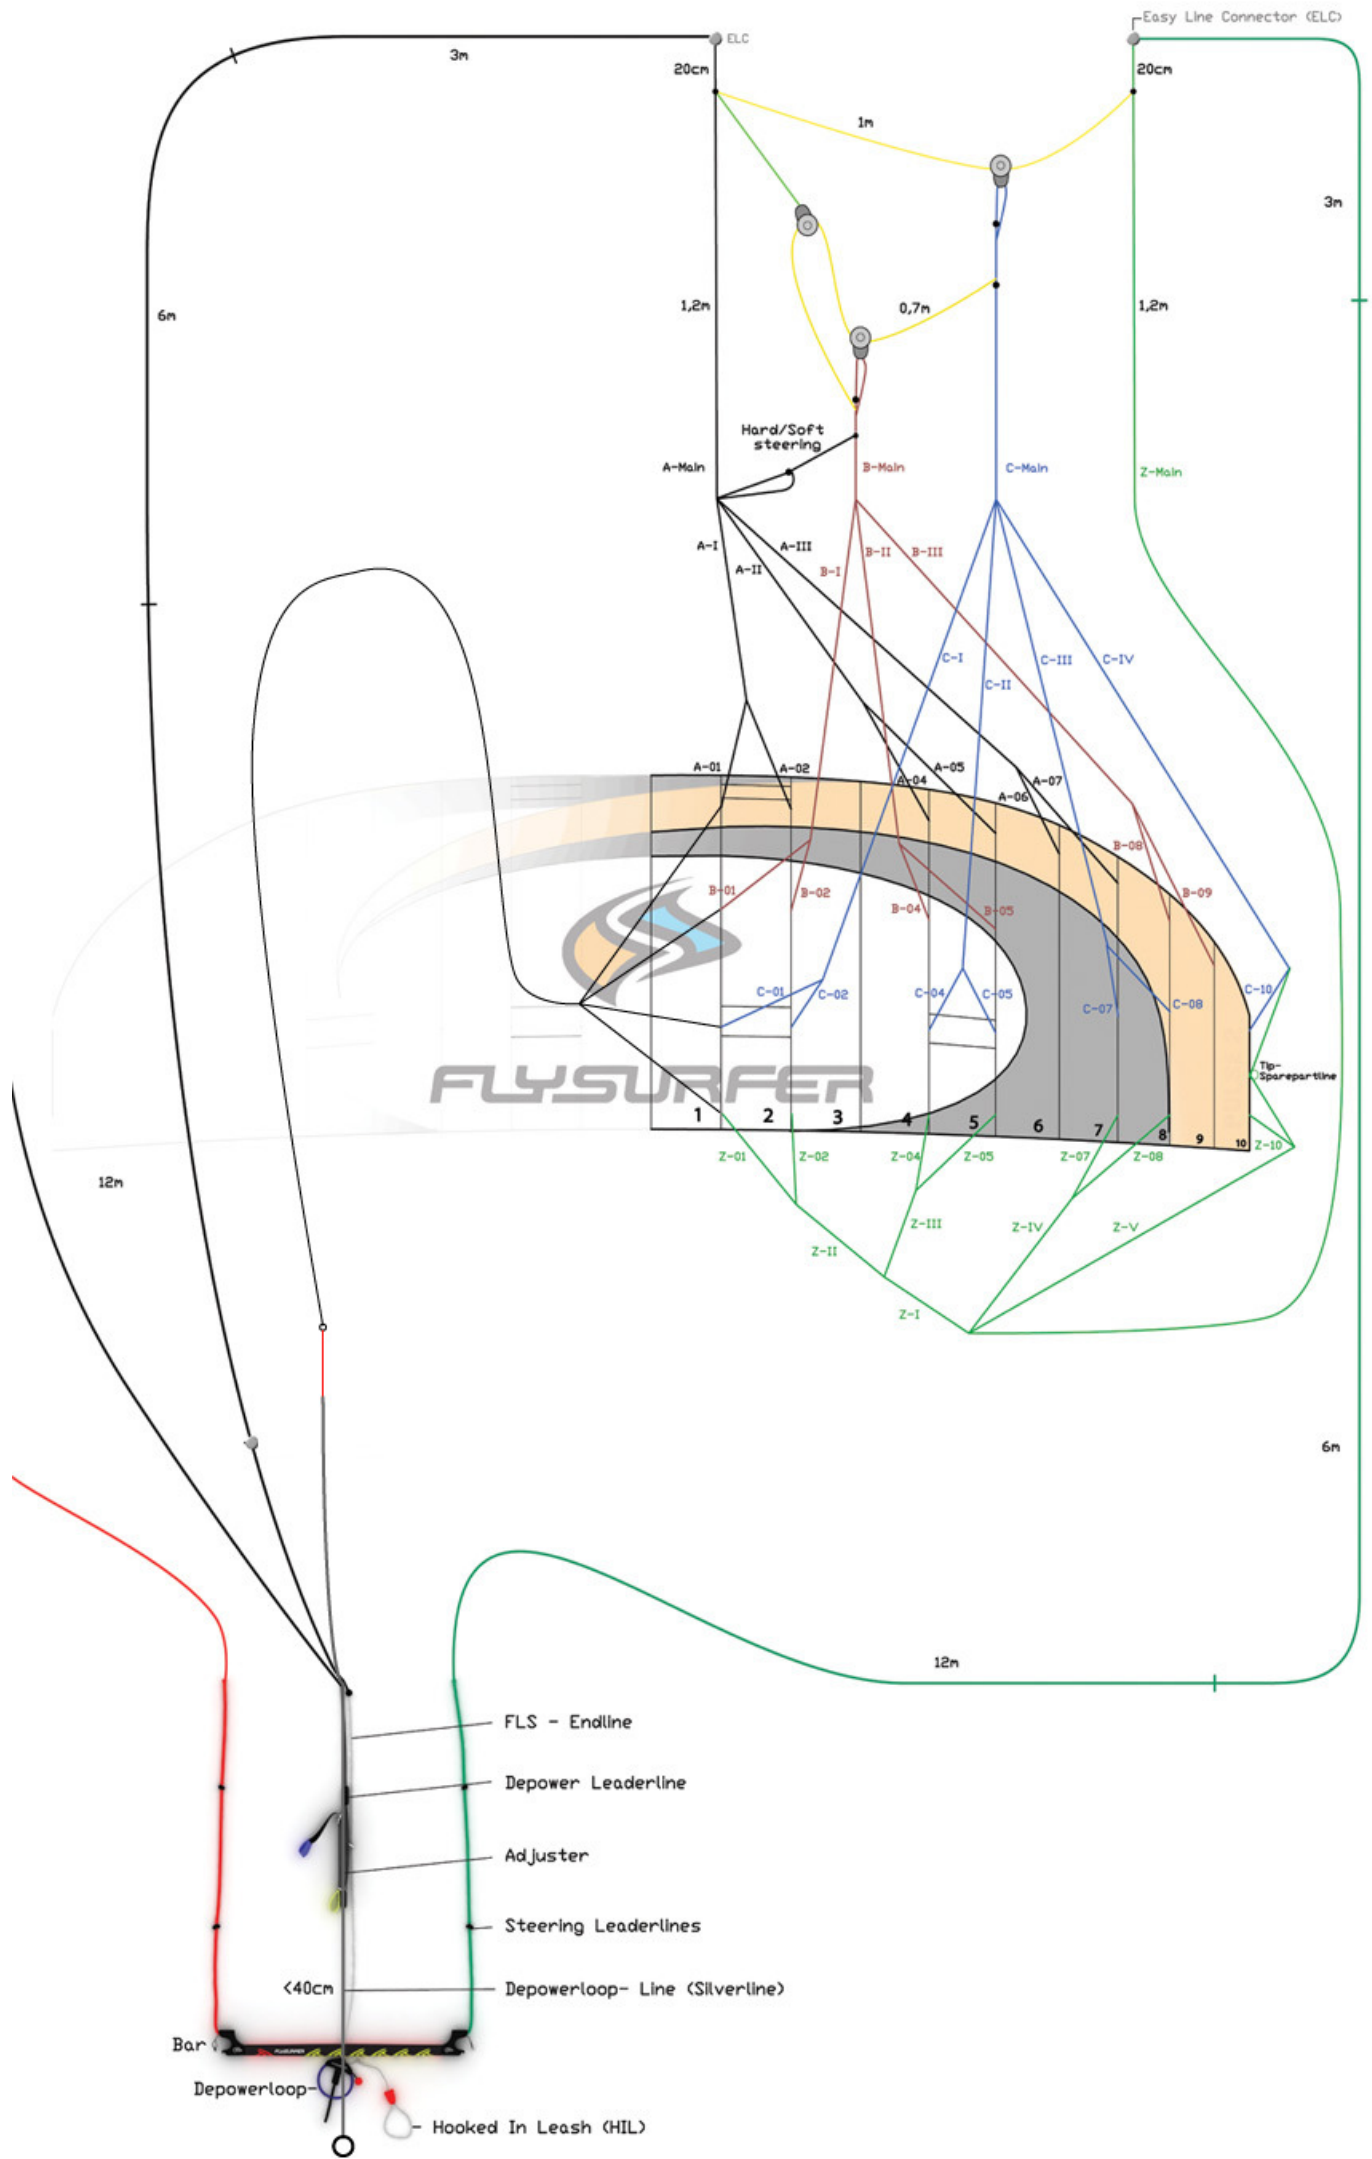

PULSE 2

Name	Length(cm)	cutting (cm)	colour	material	number of pieces
FDS-Endline	446,98	466,98	grey	DC500	1
Weakpoint-li	20	40	red	PPSL120	1
FDS-Flying-lir	2000	2020	white	DC160	1
FDS-A:1	209,97	229,97	white	DC100	1
FDS-B:1	192,5	212,5	white	DC100	1
FDS-C:1	189,07	209,07	white	DC100	1
FDS-Z:1	196,1	216,1	white	DC100	1
Steel ring 7/1N/A		N/A	N/A	stainless steel	1
Steel ring 13,N/A		N/A	N/A	stainless steel	1